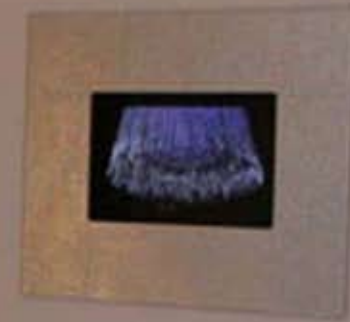

diametral

Collection Silver Lounge