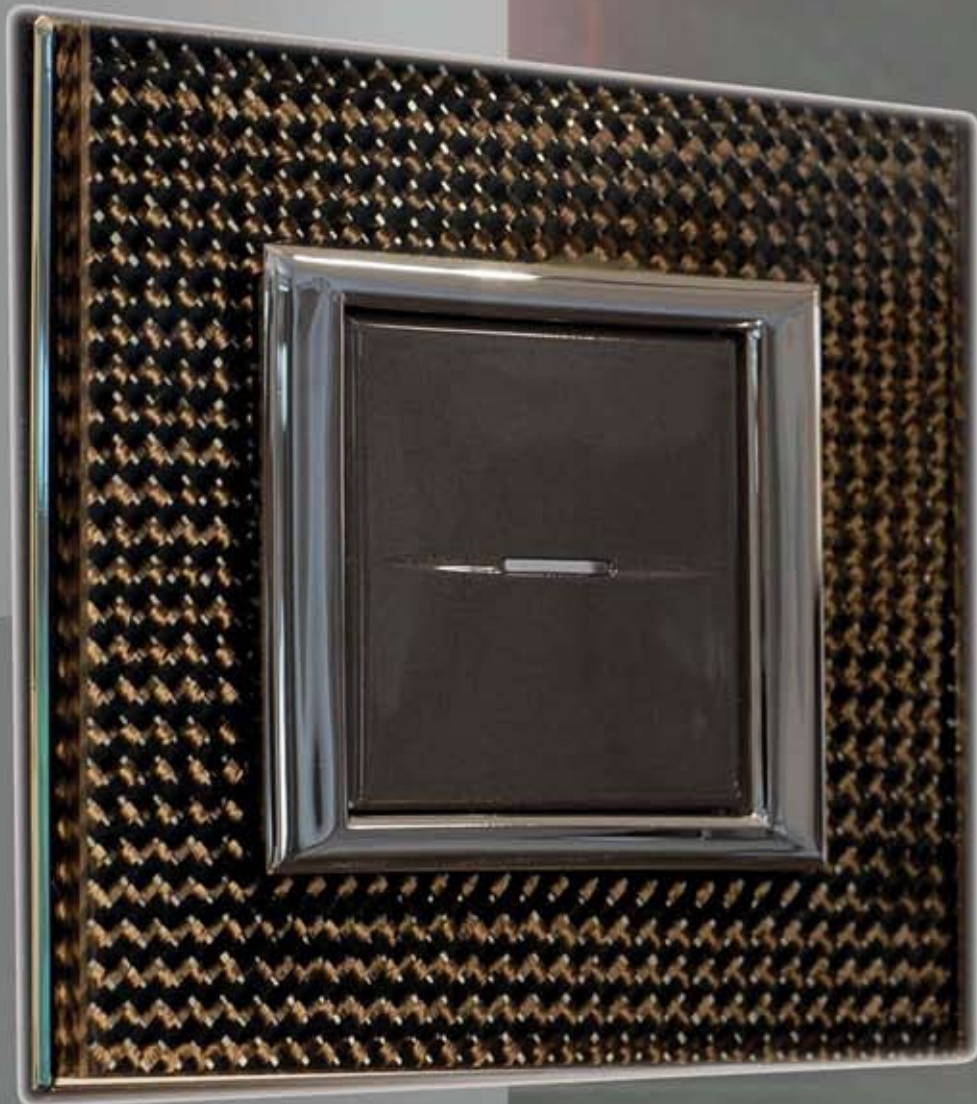

diametral

Collection Carbonfibre